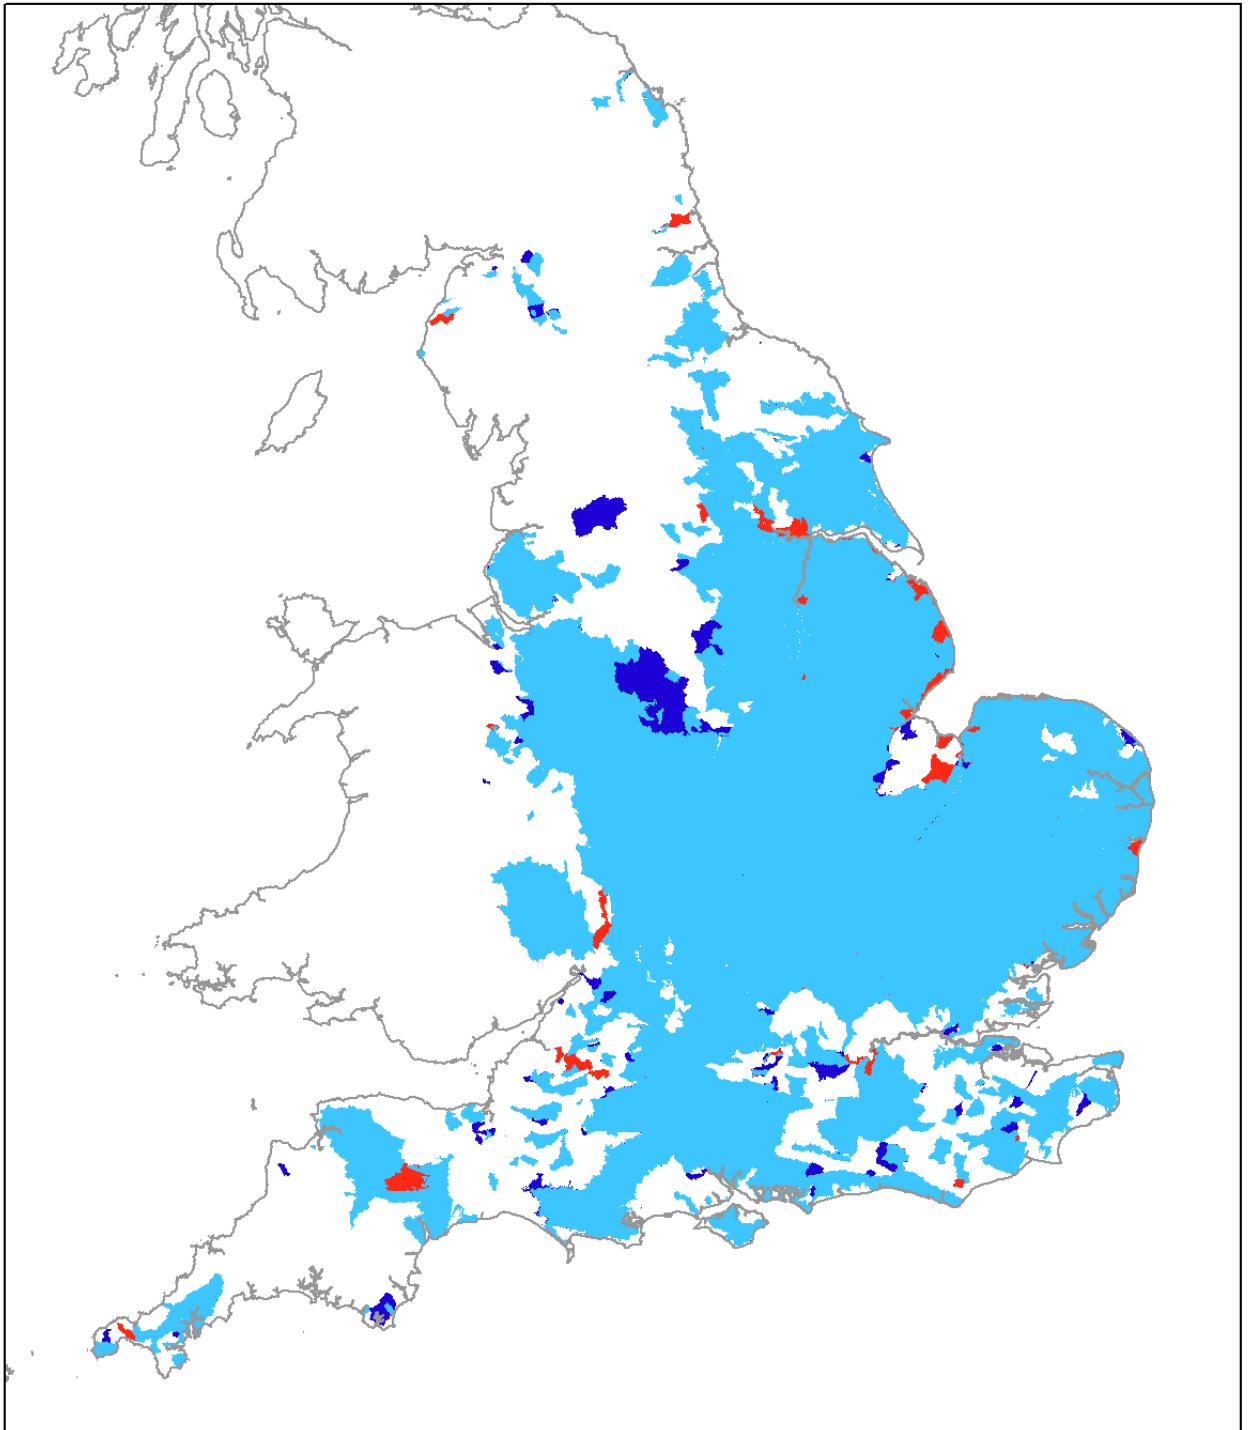

Proposed Nitrate Vulnerable Zones for 2017 to 2020 (England)

Legend

-  Continued from 2013
-  New in 2017
-  Removed since 2013

© Crown copyright and database rights 2016
Ordnance Survey 100024198
© Environment Agency copyright and/or
database rights 2016. All rights reserved.