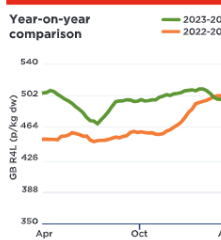

FINISHED CATTLE

EWES

Prices in €/head Source: LAA

	Price	Change	Total entry
ENGLAND			
131	+45.6	126	
126.7	+16.7	503	
124	-5.3	620	
106.3	+14.5	27	
137.5	+15.5	1060	
97.4	-26.6	14	
157.1	-	470	
143.5	-	24	
173.9	+15.8	1172	
96.1	+3.7	186	
101.4	-12.1	105	
118.6	+9.2	207	
150.4	+24.1	136	
-	-	-	
128.4	-10.9	303	
155.2	+30.7	1782	
116.3	+0.7	112	
136.2	+12.9	527	
130.5	+2.2	447	
-	-	-	
-	-	-	
130.8	+3.2	1044	
156.4	+20.2	623	
-	-	-	
136.8	+5.4	182	
113.3	+0.2	41	
-	-	-	
132.1	-	161	
-	-	-	
-	-	-	
130.9	+4.4	232	
109.4	+3.0	203	
148.4	+6.6	2702	
143.5	+24.2	57	
148.1	+34.4	395	
136	+23.8	95	
131.7	+7.5	348	
-	-	-	
141.2	-0.4	867	
-	-	-	
119.7	-	131	
97	-4.6	398	
99.7	+15.2	66	
158.5	+4.3	2689	
132.2	+23.7	159	
157.9	-	555	
101.4	-3.5	37	
122.3	+11.2	168	
-	-	-	
140.5	+13.6	1289	
123.7	+34.9	38	
150.8	+16.5	300	
141.9	+18.1	435	
125.2	+1.1	240	
99.4	-22.1	50	
104.5	-10.9	37	
162.9	+2.5	364	
134.2	-4.9	179	
123.6	-9.6	116	
151.8	+35.8	67	
135.2	+10.8	47	
132.5	+5.0	240	
147	+5.3	445	
89.4	-26.1	37	

CULL COWS W/E 30/04/24

	Average price
Grade 1 Well-fleshed, even fat cover	188.80
Grade 2 Average-to-good-quality carcass	187.80
Grade 3 Manufacturing or 'steaker' cow	175.30
Grade 4 Under-finished or over-fat, lacking flesh	155.60

Region: England and Wales. Source: LAA/IAAS

SHEEP AUCTIONS W/E TUESDAY 30/04/24

All prices in p/kg lw Source: LAA

		Light 25.5-32kg	Standard 32-39kg	Medium 39-45.5kg	Heavy over 45.5kg	Total sheep sold				
WALES										
Bala	Th	304.4	-	329.4	-	283.9	-	-	-	48
Brecon	Tu	314.7	+5.9	309.7	-29.9	365.4	+10.7	369.4	+29.9	170
Bryncir	We	333.2	+57.0	345	+9.2	345.2	+3.3	365.9	+38.6	221
Builth Wells	Fr	333.7	-15.6	370	+10.5	365.1	-9.9	367.5	-14.1	1079
Carmarthen	Fr	286.5	-	331.6	-	347.7	-	349.5	-	133
Crymmych	-	-	-	-	-	-	-	-	-	-
Doigellau	-	-	-	-	-	-	-	-	-	-
Gaerwen	We	324.6	-	289.8	-63.5	349.5	-15.6	348.4	+12.3	172
Knighon	Th	-	-	342.9	-44.2	357.4	-37.4	364.4	-12.8	260
Llandellio	Mo	218.8	-103.2	258.8	-54.3	338.2	+1.1	319.7	-30.3	12
Llanrwst	Tu	322	-2.5	323.8	-0.7	310.9	-39.1	352.9	-12.3	258
Llanybydder	Mo	270	-	326.1	-27.2	358.6	-11.2	334.7	-19.3	114
Machynlleth	-	-	-	-	-	-	-	-	-	-
Mold	Mo	307.9	-11.7	337.9	-23.3	-	-	-	-	88
Monmouthshire	We/Mo	351.4	-6.1	353.6	-25.0	355.4	-14.6	345.6	-24.1	1219
Newcastle Emlyn	Th	295.2	+9.1	324.1	-25.2	349.4	-20.2	329.6	-23.4	186
Rhyader	Th	-	-	361	-0.7